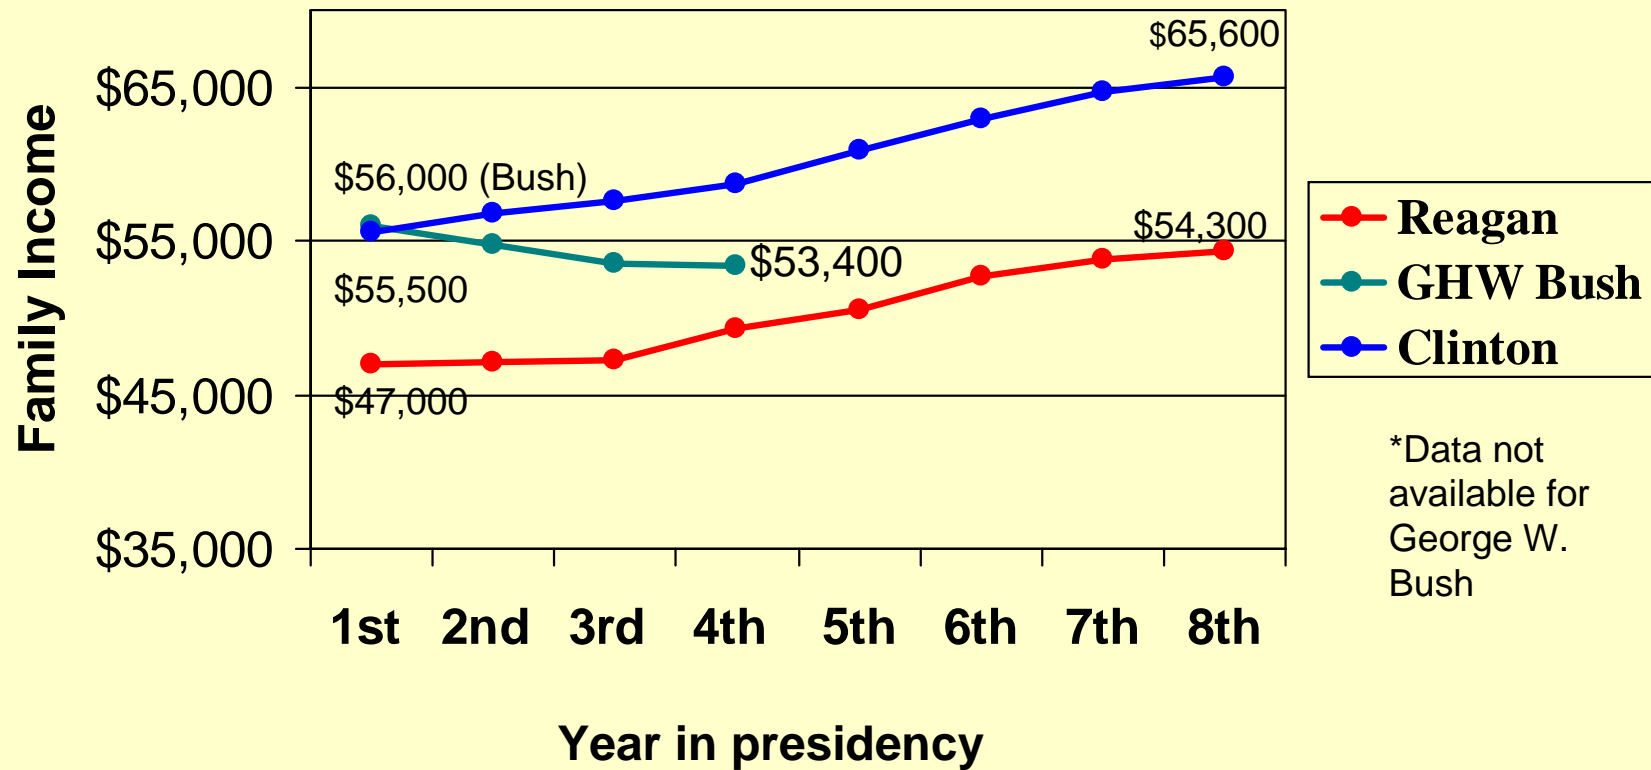

America by the Numbers

Comparing the Presidents' Economic Records

By DLC Founder & CEO AI From

Annual Number of New Private Sector Jobs

Average Yearly Change In New Private Sector Jobs

Average Family Income

(In constant, 2000 dollars)

*Data not available for George W. Bush

Children in Poverty